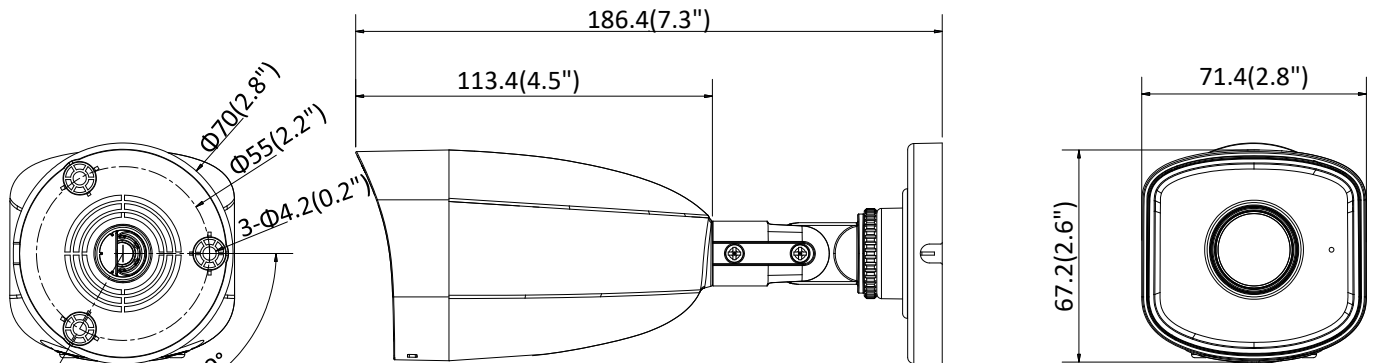

Dimension

Unit: mm (inch)

Accessory

Distributed by